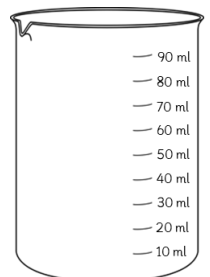

# Kilograms/kg

A metric measure of mass.

$$1\text{kg} = 1,000\text{g}$$

masterthecurriculum.co.uk

# Millilitre/ml

A metric measure of volume or capacity

$$1000\text{ml} = 1\text{l.}$$

masterthecurriculum.co.uk

# Litre / l

A metric measure of volume or capacity.

$$1\text{l} = 1,000\text{ml}$$

masterthecurriculum.co.uk