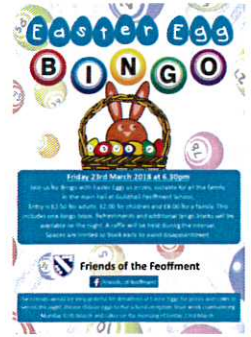

Easter Egg

BINGO

Friday 23rd March 2018 at 6.30pm

Join us for Bingo with Easter Eggs as prizes, suitable for all the family.

In the main hall at Guildhall Feoffment School.

Entry is £2.50 for adults, £2.00 for children and £8.00 for a family. This includes one bingo book. Refreshments and additional bingo books will be available on the night. A raffle will be held during the interval.

Spaces are limited so book early to avoid disappointment.

Friends of the Feoffment

[f /friends.of.feoffment](https://www.facebook.com/friends.of.feoffment)

The Friends would be very grateful for donations of Easter Eggs for prizes and cakes to sell on the night. Please deliver eggs to the school reception from week commencing Monday 12th March and cakes on the morning of Friday 23rd March.

Friends of the Feoffment

Reply Slip

Event:

EASTER EGG BINGO - Friday 23rd March

Name of Parent:

Name of Child/ren:

Class:

We would like to buy the following tickets: